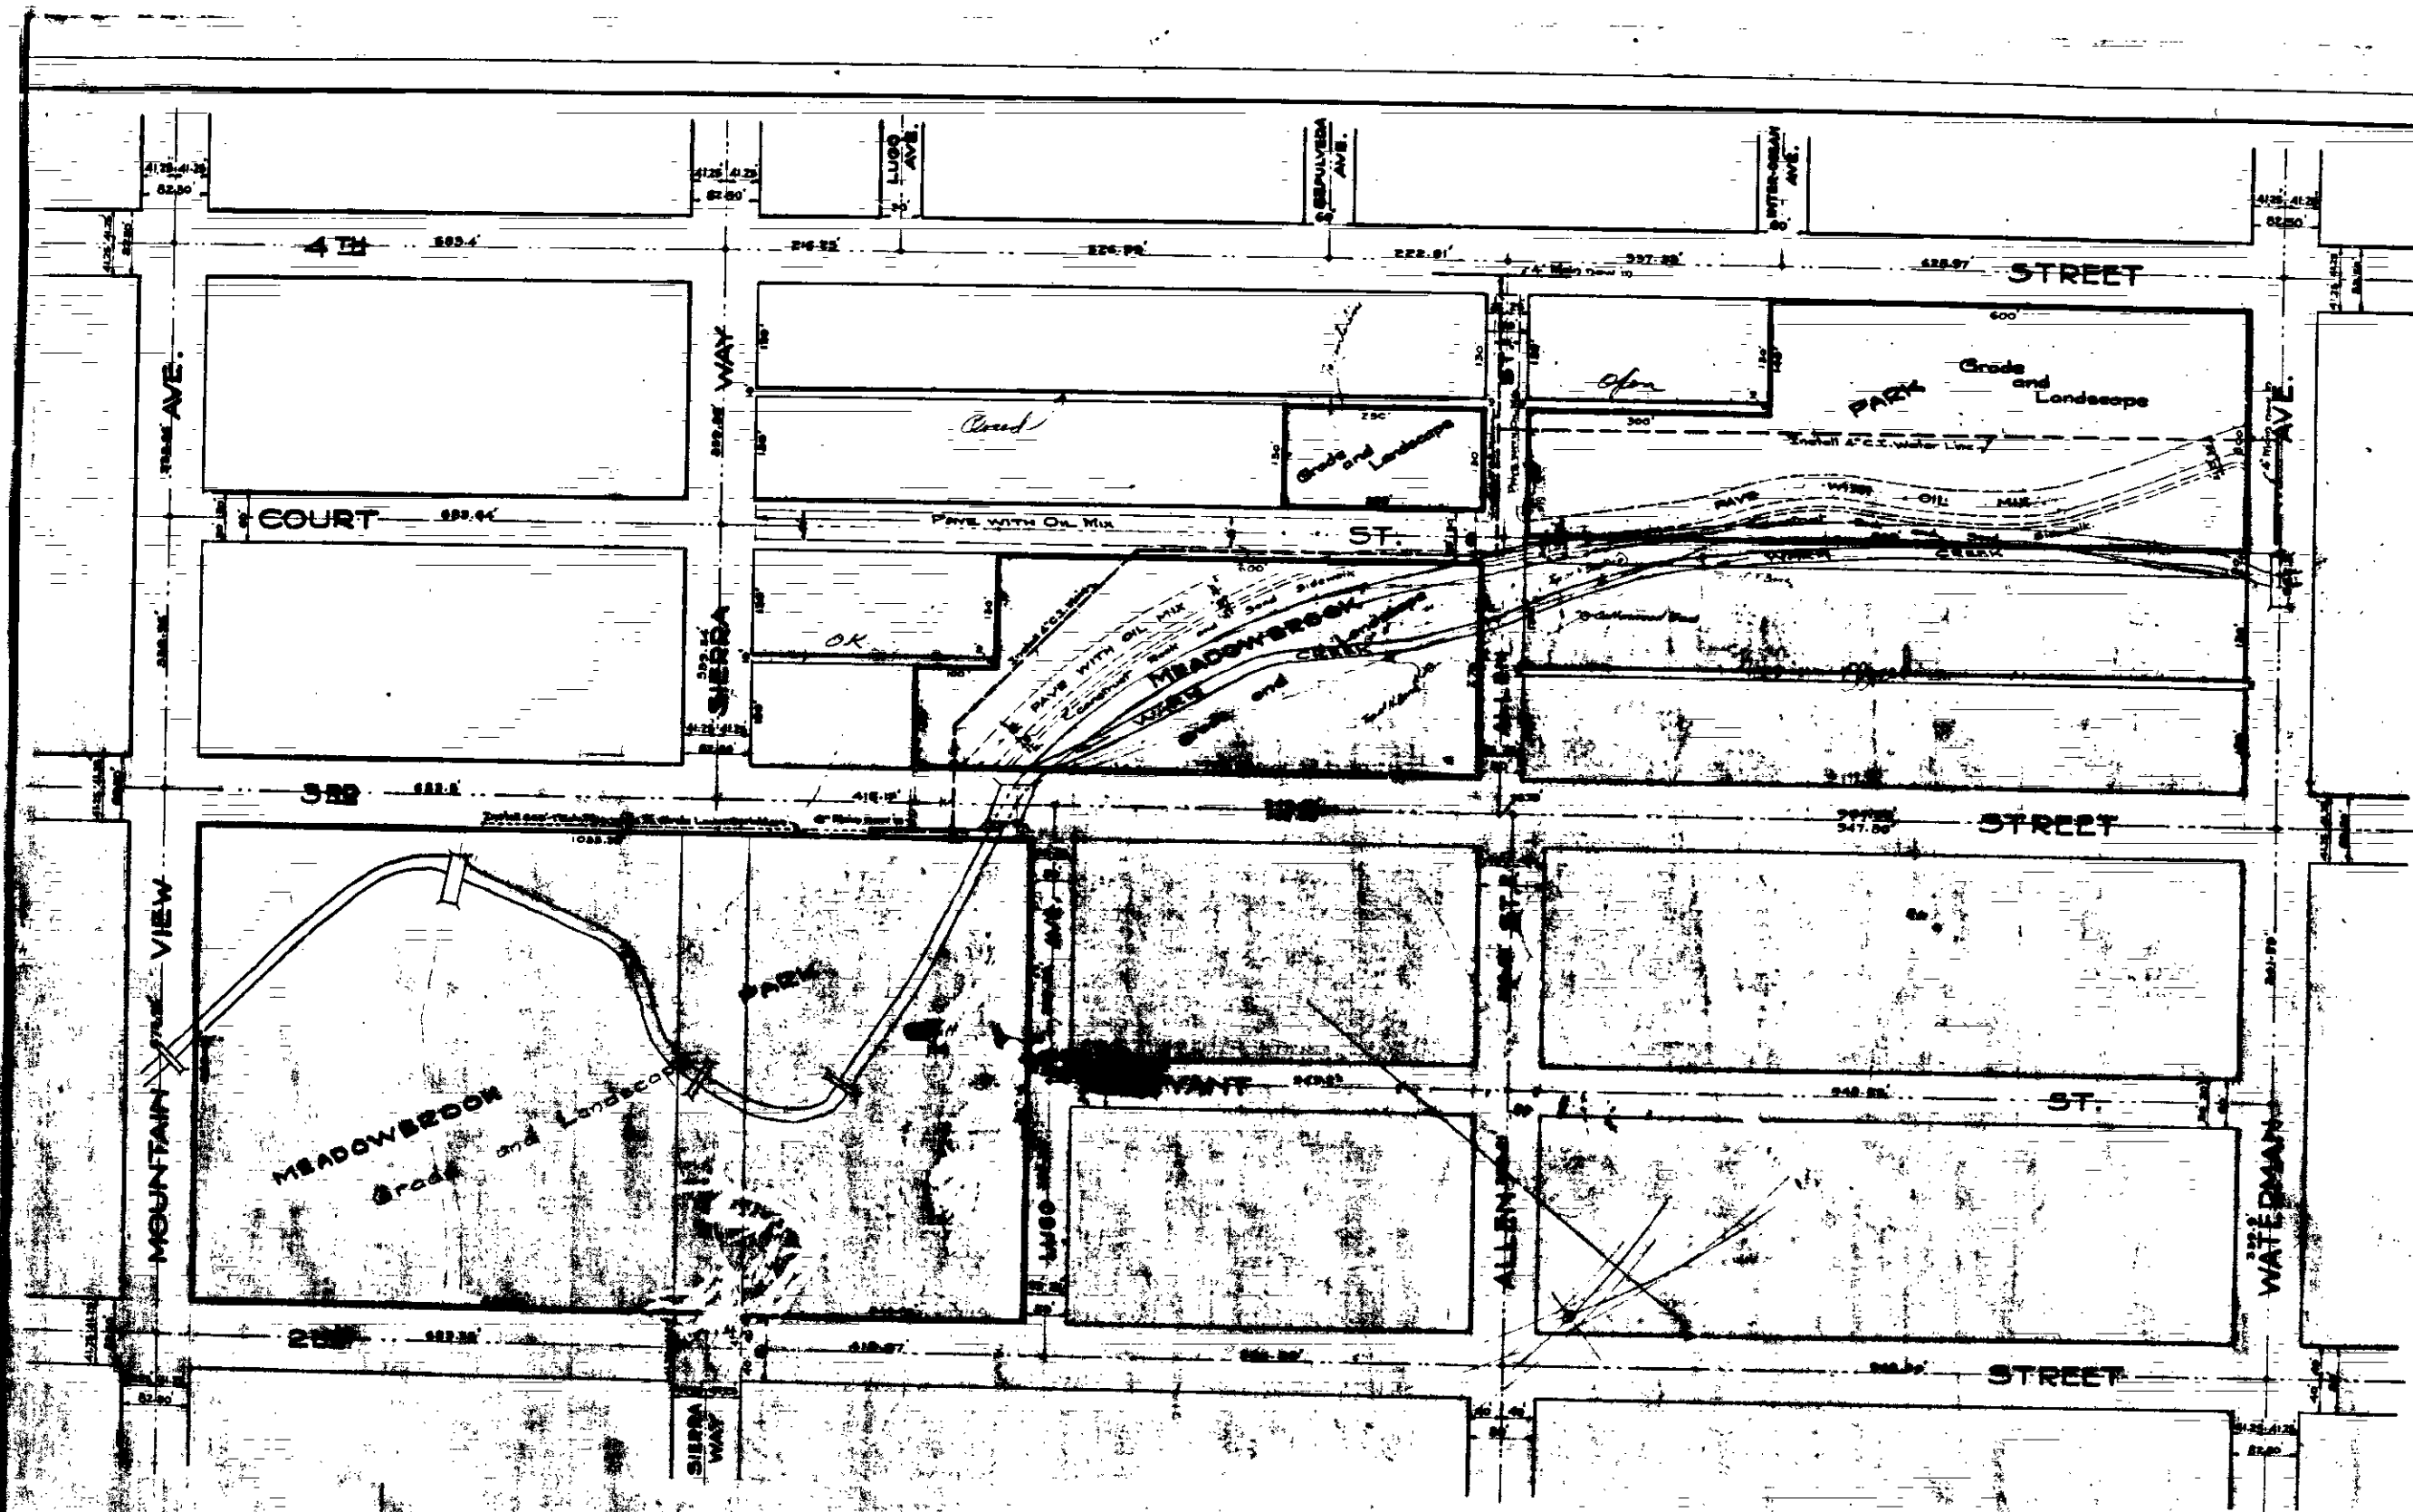

PLAN  
OF  
IMPROVEMENTS  
IN  
MEADOWBROOK PARK  
CITY OF SAN BERNARDINO  
CALIFORNIA

DEC. 1935  
CHARLES L. FOSBERG  
CITY ENGINEER  
Scale 1"=100'

PLAN  
OF  
IMPROVEMENTS  
IN  
MEADOWBROOK PARK  
CITY OF SAN BERNARDINO  
CALIFORNIA

DEC. 1935

CHARLES L. FOSBERG  
CITY ENGINEER

Scale 1"=100'